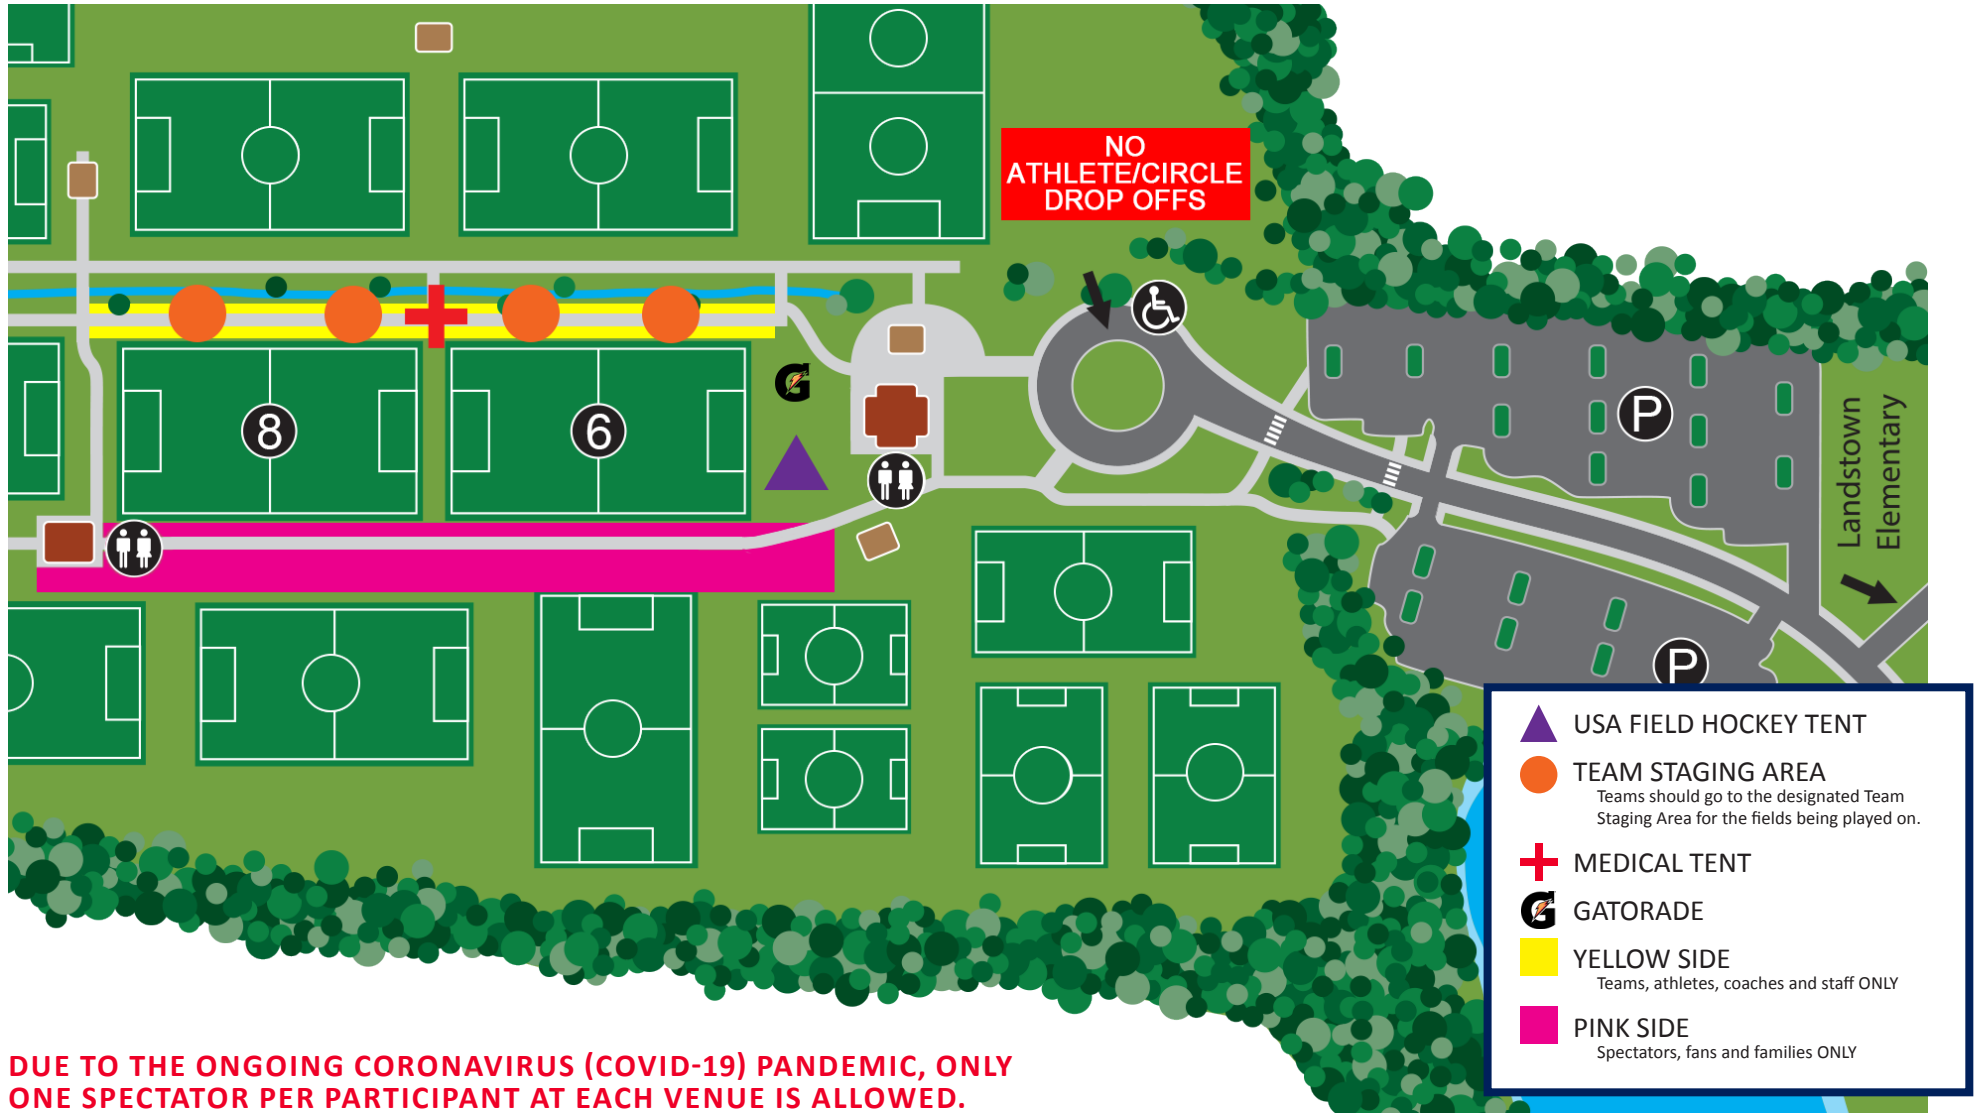

VIRGINIA BEACH SPORTSPLEX

2044 Landstown Centre Way, Virginia Beach, VA 23456

DUE TO THE ONGOING CORONAVIRUS (COVID-19) PANDEMIC, ONLY ONE SPECTATOR PER PARTICIPANT AT EACH VENUE IS ALLOWED.

HAMPTON ROADS SOCCER COMPLEX

2276 Recreation Drive, Virginia Beach, VA 23456

DUE TO THE ONGOING CORONAVIRUS (COVID-19) PANDEMIC, ONLY ONE SPECTATOR PER PARTICIPANT AT EACH VENUE IS ALLOWED.