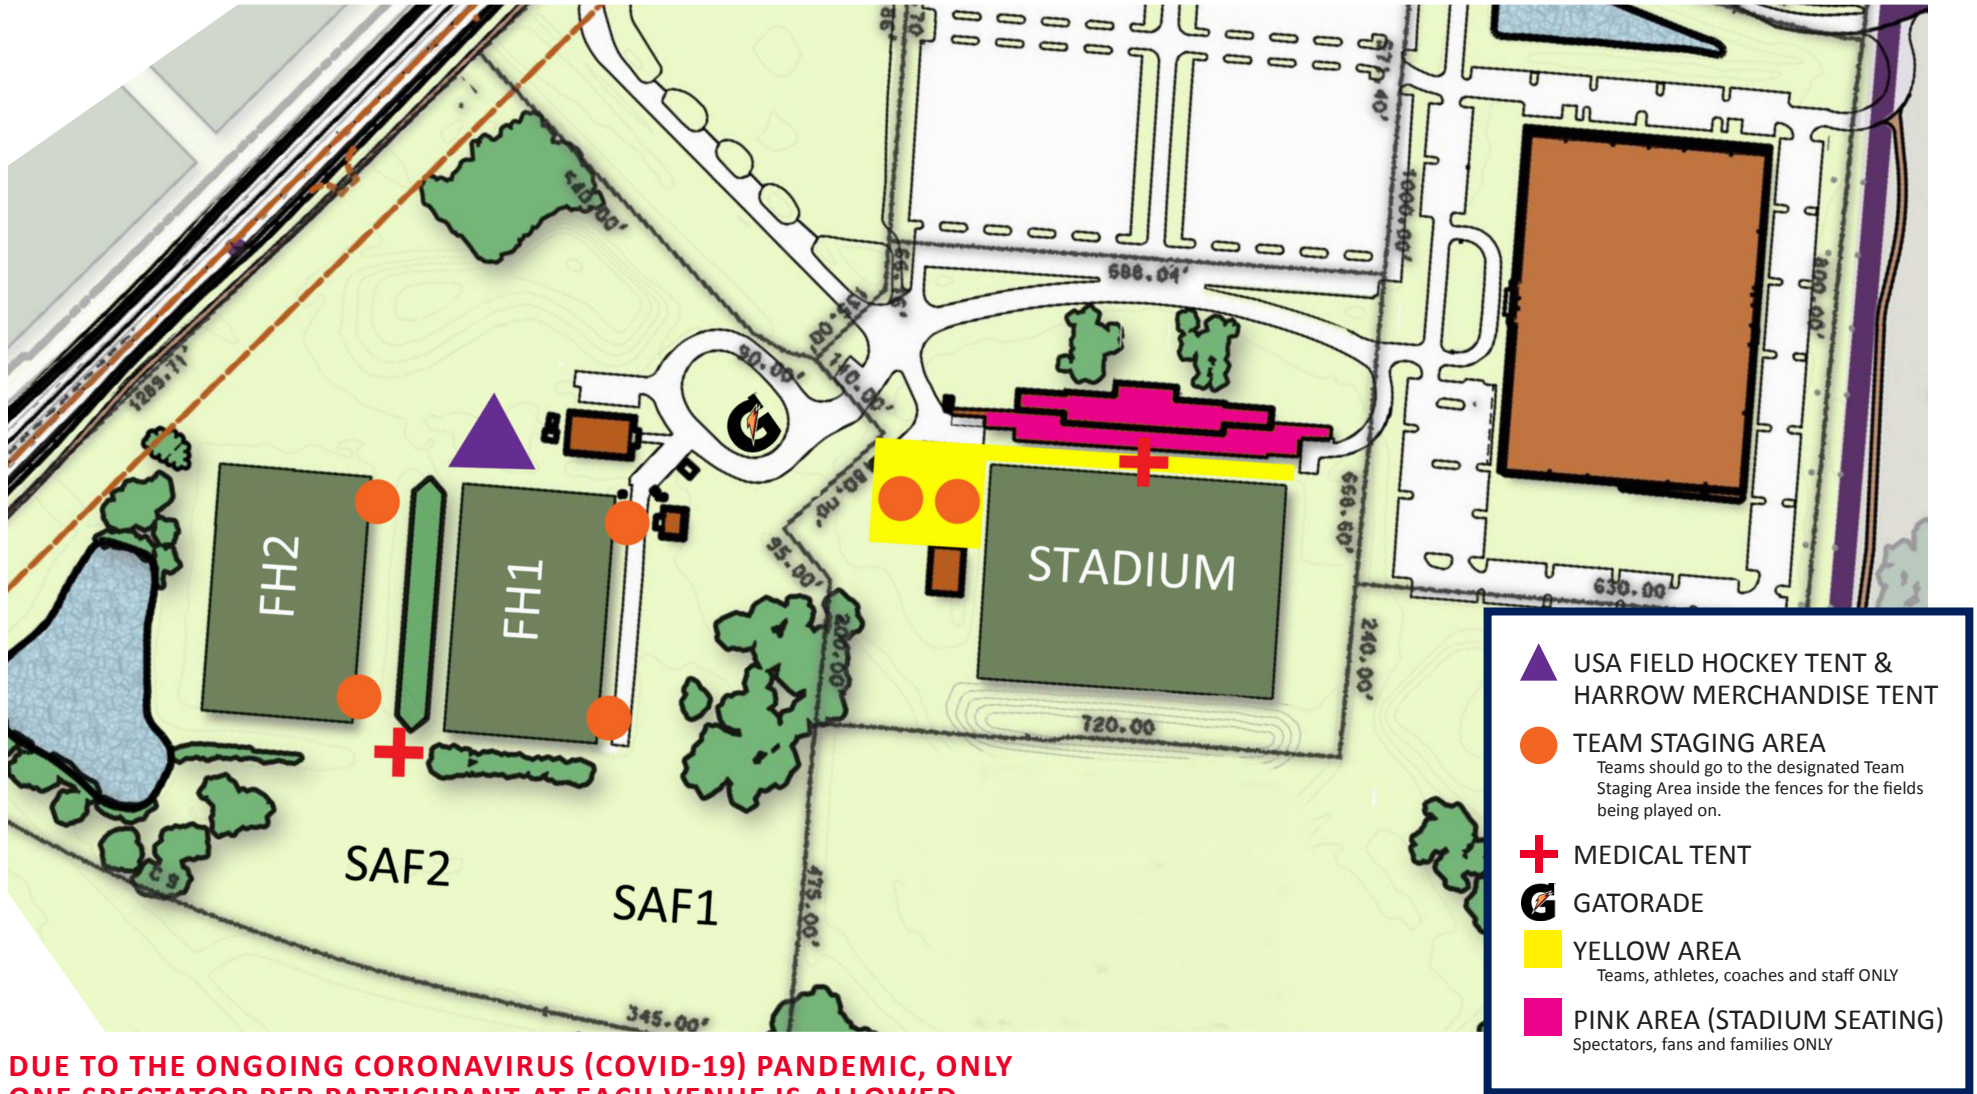

VIRGINIA BEACH SPORTSPLEX

2044 Landstown Centre Way, Virginia Beach, VA 23456

DUE TO THE ONGOING CORONAVIRUS (COVID-19) PANDEMIC, ONLY ONE SPECTATOR PER PARTICIPANT AT EACH VENUE IS ALLOWED.

HAMPTON ROADS SOCCER COMPLEX

2276 Recreation Drive, Virginia Beach, VA 23456

DUE TO THE ONGOING CORONAVIRUS (COVID-19) PANDEMIC, ONLY ONE SPECTATOR PER PARTICIPANT AT EACH VENUE IS ALLOWED.