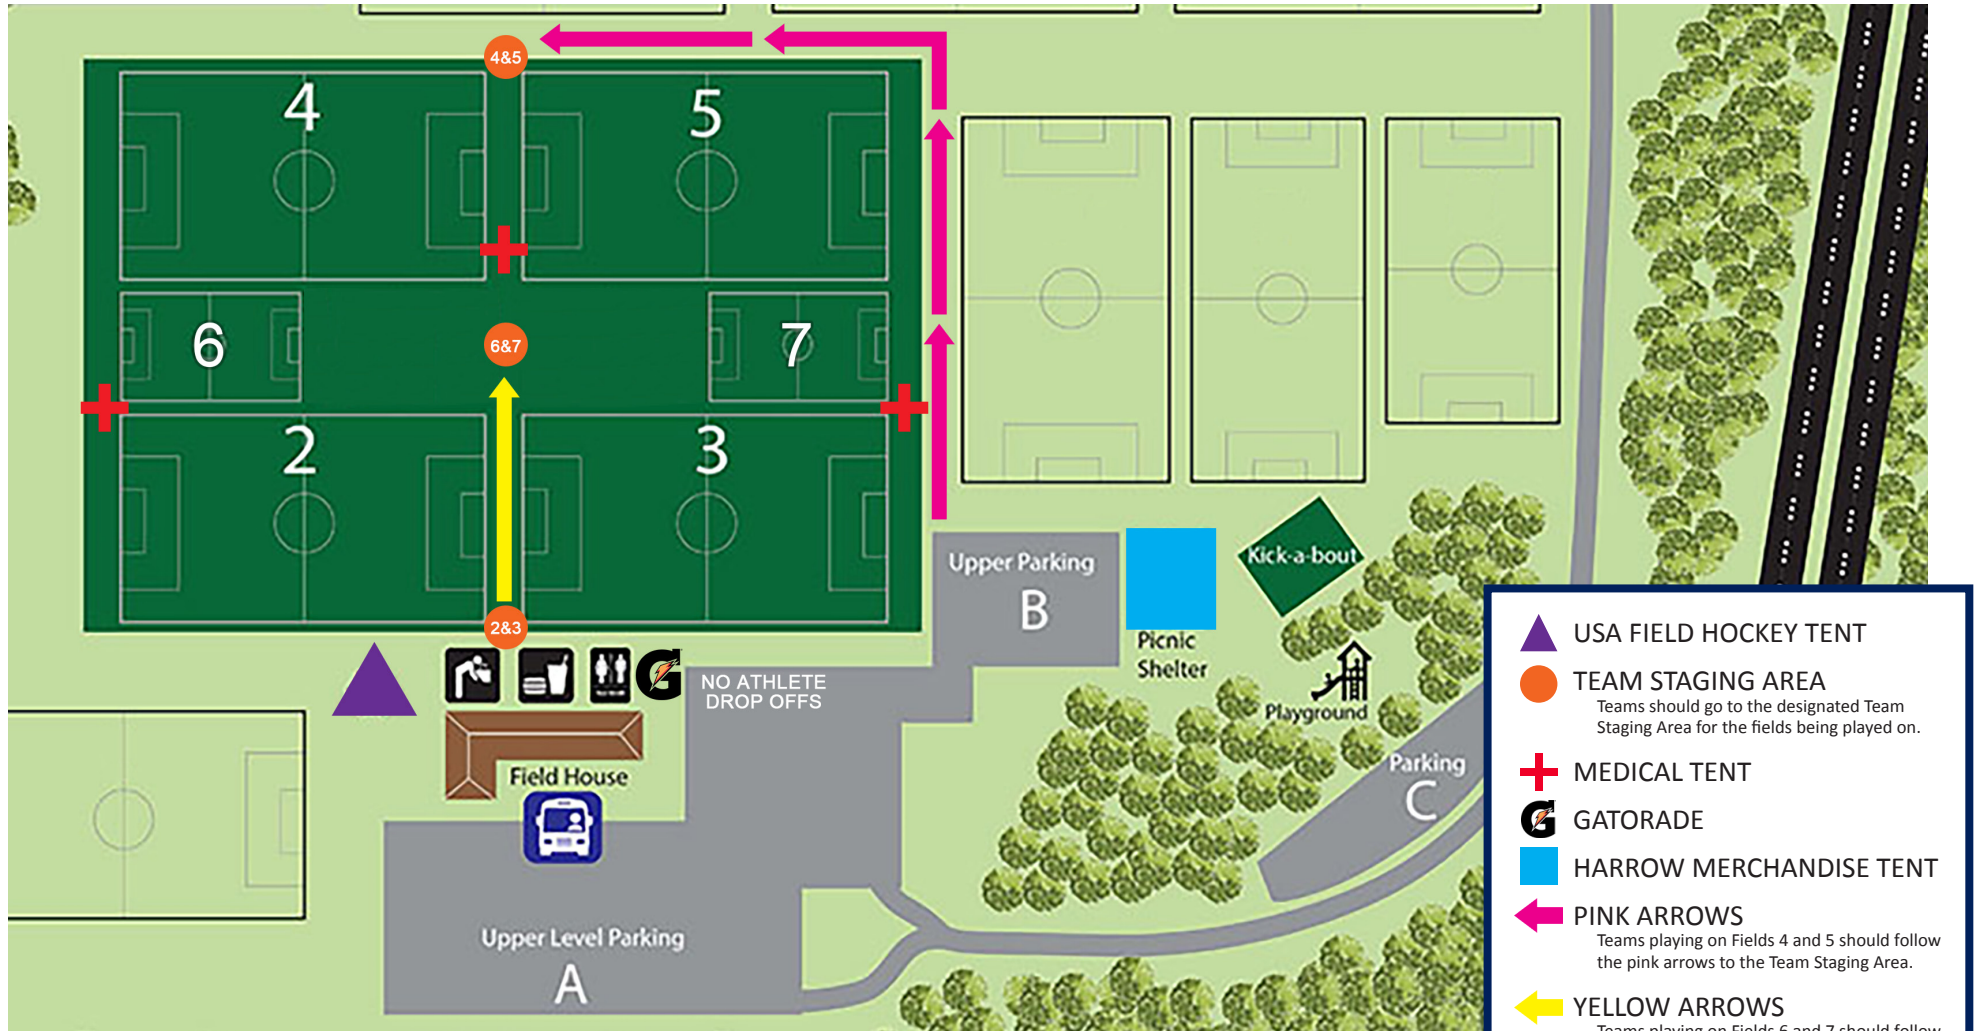

BB&T SPORTS PARK

428 Twins Way, Bermuda Run, NC 27006

DUE TO THE ONGOING CORONAVIRUS (COVID-19) PANDEMIC, ONLY TWO SPECTATORS PER PARTICIPANT AT EACH VENUE IS ALLOWED.