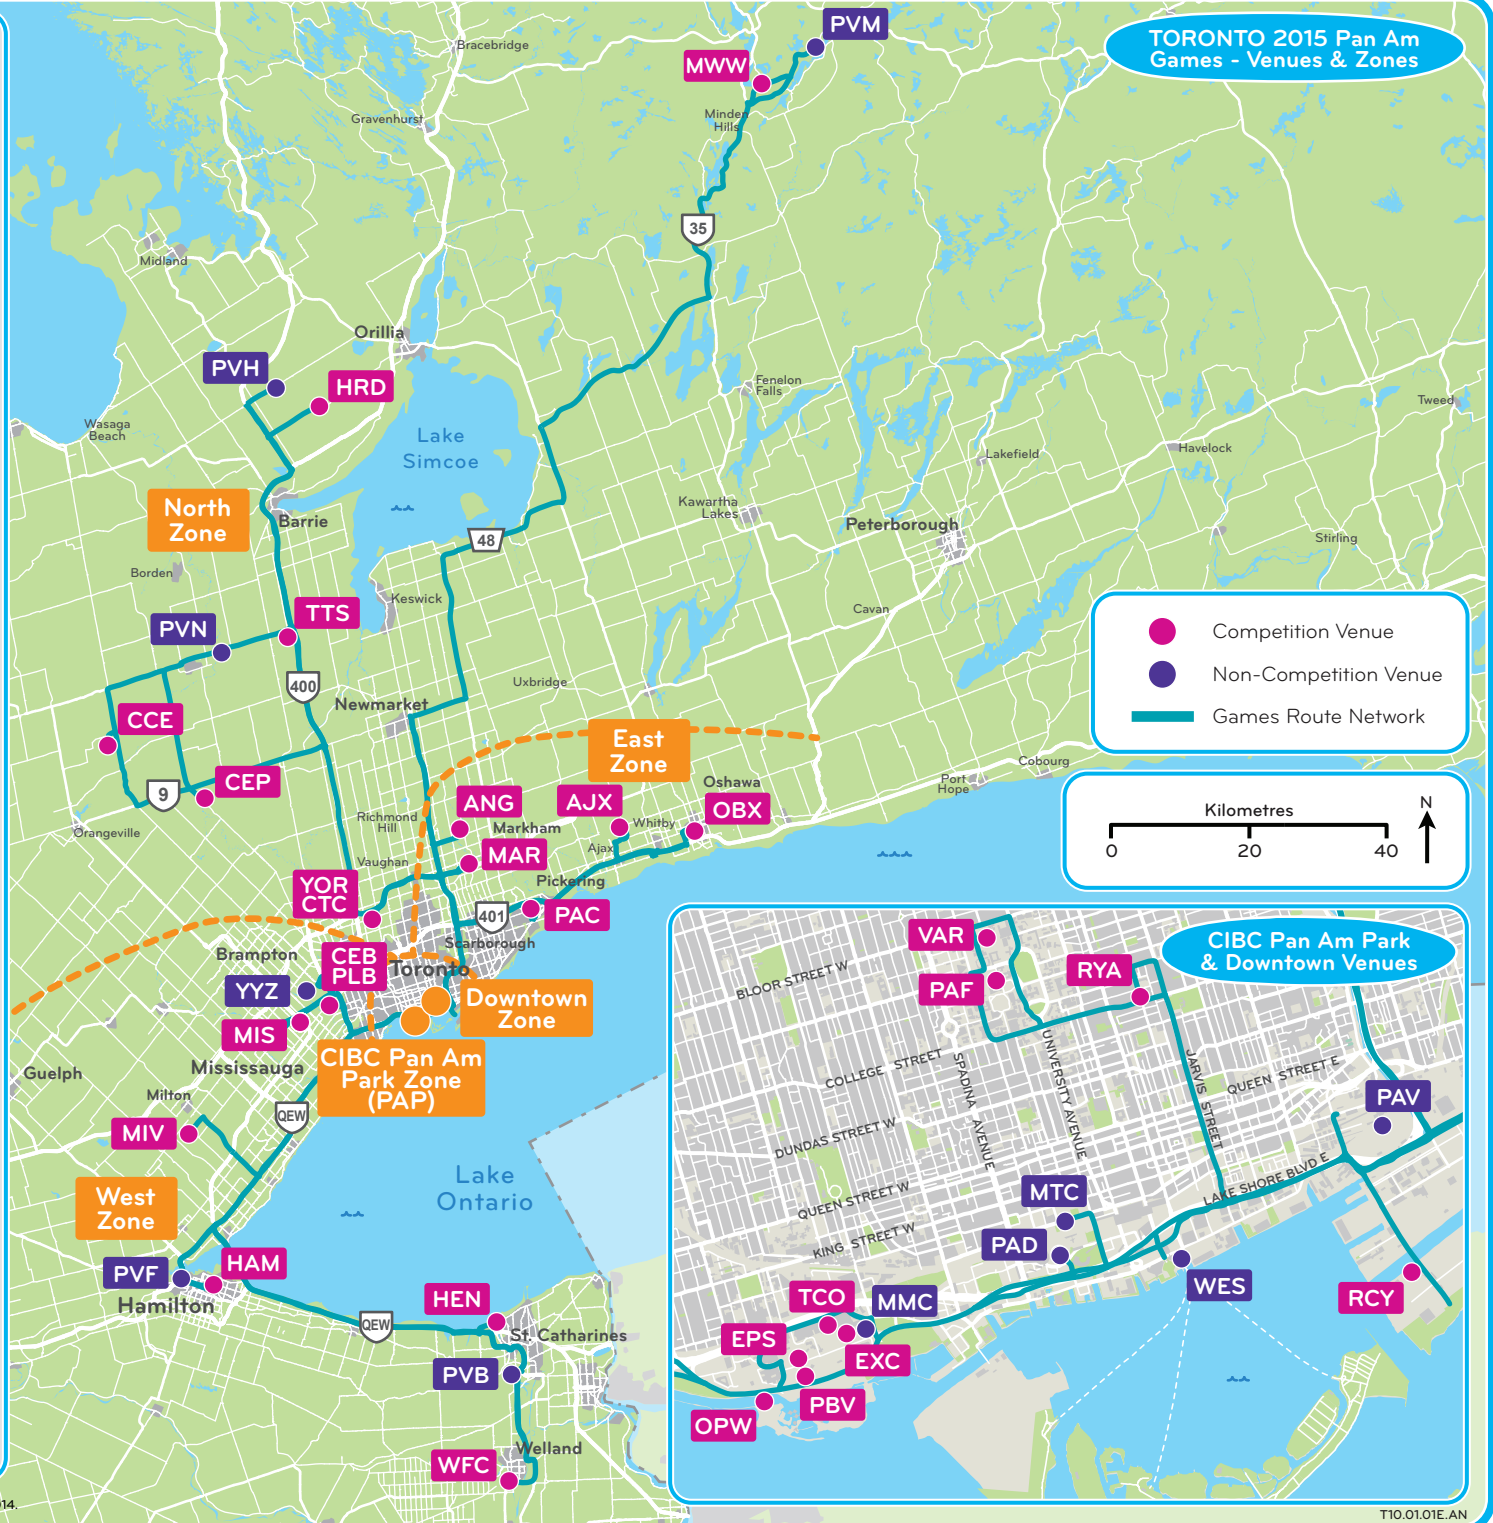

Downtown Zone

- PAF** Pan Am/Parapan Am Fields
- RCY** Royal Canadian Yacht Club
- RYA** Ryerson Athletic Centre
- VAR** Varsity Stadium
- MTC** Metro Toronto Convention Centre
- PAD** Pan Am Ceremonies Venue
- PAV** CIBC Pan Am/Parapan Am Athletes' Village
- WES** Pan Am Games Family Hotel

East Zone

- AJX** President's Choice Ajax Pan Am Ballpark
- ANG** Angus Glen Golf Club
- MAR** Atos Markham Pan Am/Parapan Am Centre
- OBX** Oshawa Sports Centre
- PAC** CIBC Pan Am/Parapan Am Aquatics Centre and Field House

- Competition Venue
- Non-Competition Venue
- Games Route Network

CIBC Pan Am Park & Downtown Venues